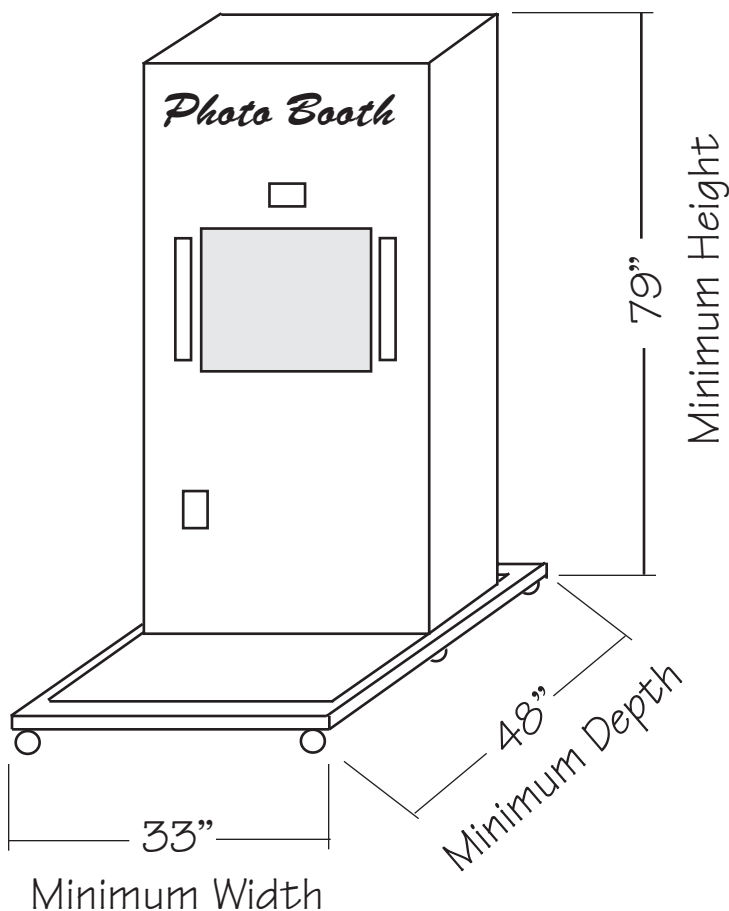

# Photo Booth Ingress, Egress & Location

## Minimum Clearances:

- Height > 79 inches
- Width > 33 inches
- Depth > 48 inches

## Changes in Elevation:

- Elevator OK
- Ramp OK
- Stairs **NO**

## Best Location:

- Against a Wall
- In a Corner
- Outside the Dance Area
- Near 110v Outlet