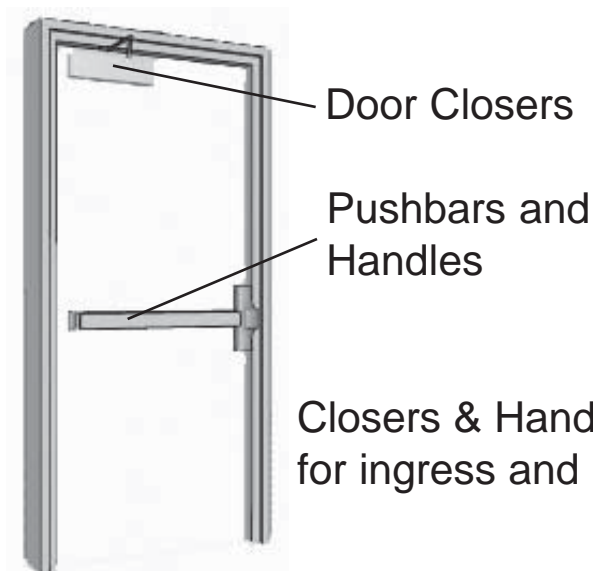

# Photo Booth Ingress, Egress & Location

## Minimum Clearances:

- Height > 79 inches
- Width > 33 inches
- Depth > 48 inches

## Changes in Elevation:

- Elevator OK
- Ramp OK
- Stairs **NO**

## WATCH OUT for:

Closers & Handles can intrude into the "clearance area" for ingress and egress.